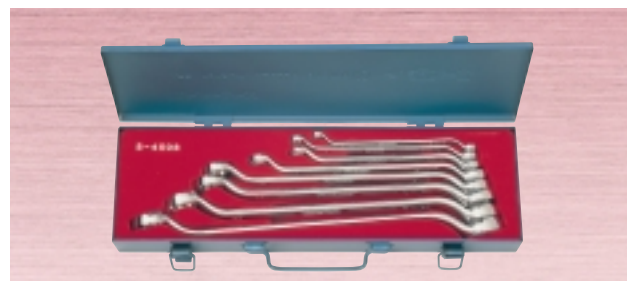

60 DEGREE-SLANTED SINGLE OFFSET WRENCH (with Spear)

Cation paint

Super Tool developed and sold the single offset wrench with 60 degree-slanted necks and handles with spears end in 1957.

Highly regarded for use on construction sites. This wrench was used for antenna installation on Tokyo tower.

KP 13~60

The drop-forged I beam structure of the handle section provides strength and stability.

The corn shaped spear part is optimal for aligning bolt holes.

60 degree-slant and length of the neck part prevents collision with adjacent bolts or angle ribs. Optimal for civil engineering, construction, bridging and steel towering.

45 DEGREE-SLANTED DOUBLE OFFSET WRENCH SET

S 4506(J·M) 6 piece set

Most suitable wrench set for ISO standard and common millimeter size bolts.

(Unit: mm)

Item No.	Combination	Set weight (kg)	Case dimensions	Remarks
S 4506J (ISO 6piece set)	8×10 11×13 12×14 14×17 19×22 24×27	1.9	400×98×45	
S 4506M (Normal metric size)	10×12 12×14 14×17 17×19 19×21 23×26	2.0	400×98×45	

S 4508 8 piece set

8 pieces per set. 16 most common sizes.

(Unit: mm)

Item No.	Combination	Set weight (kg)	Case dimensions	Remarks
S 4508 (8 piece set)	8×9 10×12 11×13 14×17 19×21 22×24 23×26 27×30	3.0	423×135×48	