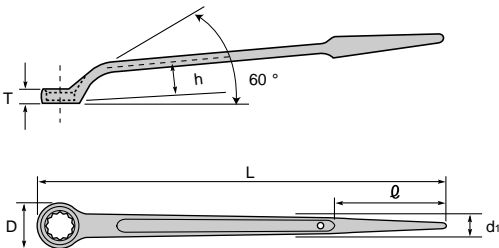

KP 13~60

The drop-forged I beam structure of the handle section provides strength and stability.

The corn shaped spear part is optimal for aligning bolt holes.

60 degree-slant and length of the neck part prevents collision with adjacent bolts or angle ribs. Optimal for civil engineering, construction, bridging and steel towering.

(Unit: mm)

(Excellent rust proofing)

For sizes above 17, a hole for attaching a safety rope is provided

Item No.	Size	L	l	D	d ₁	T	h	Weight (g)	Remarks
KP 13	13	230	71	20	11	8	14	110	
KP 14	14	241	74	22	12	9	15	115	
KP 17	17	313	83	26	13	10	17	190	
KP 19	19	335	88	30	14	11	19	260	
KP 21	21	351	92	33	16	12	21	360	
KP 22	22	352	92	34	16	12	21	320	
KP 24	24	374	96	37	19	13	22	420	
KP 26	26	390	100	40	19	14	25	440	
KP 27	27	391	100	42	21	14	25	580	
KP 30	30	413	105	46	23	15	28	720	
KP 32	32	430	109	50	23	16	29	750	
KP 35	35	468	117	54	26	17	32	950	
KP 36	36	468	117	56	28	17	33	1,110	
KP 41	41	506	126	64	29	20	37	1,380	
KP 46	46	545	134	72	32	22	41	1,910	
KP 50	50	583	142	77	35	23	44	2,170	
KP 54	54	601	146	83	36	24	47	2,380	
KP 55	55	601	146	83	36	24	47	2,340	
KP 58	58	620	150	90	38	26	50	2,920	
KP 60	60	620	150	90	38	26	50	3,010	

45 DEGREE-SLANTED DOUBLE OFFSET WRENCH SET

S 4506(J·M) 6 piece set

Most suitable wrench set for ISO standard and common millimeter size bolts.

(Unit: mm)

Item No.	Combination	Set weight (kg)	Case dimensions	Remarks
S 4506J (ISO 6piece set)	8×10 11×13 12×14 14×17 19×22 24×27	1.9	400×98×45	
S 4506M (Normal metric size)	10×12 12×14 14×17 17×19 19×21 23×26	2.0	400×98×45	

S 4508 8 piece set

8 pieces per set. 16 most common sizes.

(Unit: mm)

Item No.	Combination	Set weight (kg)	Case dimensions	Remarks
S 4508 (8 piece set)	8×9 10×12 11×13 14×17 19×21 22×24 23×26 27×30	3.0	423×135×48	