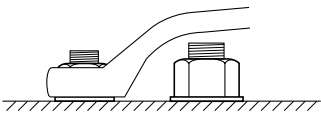

60 DEGREE-SLANTED SINGLE OFFSET WRENCH (with Spear)

Cation paint

Super Tool developed and sold the single offset wrench with 60 degree-slanted necks and handles with spears end in 1957.

Highly regarded for use on construction sites. This wrench was used for antenna installation on Tokyo tower.

KP 13~60

The drop-forged I beam structure of the handle section provides strength and stability.

The corn shaped spear part is optimal for aligning bolt holes.

60 degree-slant and length of the neck part prevents collision with adjacent bolts or angle ribs. Optimal for civil engineering, construction, bridging and steel towering.

(Unit: mm)

(Excellent rust proofing)

For sizes above 17, a hole for attaching a safety rope is provided

Item No.	Size	L	l	D	d ₁	T	h	Weight (g)	Remarks
KP 13	13	230	71	20	11	8	14	110	
KP 14	14	241	74	22	12	9	15	115	
KP 17	17	313	83	26	13	10	17	190	
KP 19	19	335	88	30	14	11	19	260	
KP 21	21	351	92	33	16	12	21	360	
KP 22	22	352	92	34	16	12	21	320	
KP 24	24	374	96	37	19	13	22	420	
KP 26	26	390	100	40	19	14	25	440	
KP 27	27	391	100	42	21	14	25	580	
KP 30	30	413	105	46	23	15	28	720	
KP 32	32	430	109	50	23	16	29	750	
KP 35	35	468	117	54	26	17	32	950	
KP 36	36	468	117	56	28	17	33	1,110	
KP 41	41	506	126	64	29	20	37	1,380	
KP 46	46	545	134	72	32	22	41	1,910	
KP 50	50	583	142	77	35	23	44	2,170	
KP 54	54	601	146	83	36	24	47	2,380	
KP 55	55	601	146	83	36	24	47	2,340	
KP 58	58	620	150	90	38	26	50	2,920	
KP 60	60	620	150	90	38	26	50	3,010	

45 DEGREE-SLANTED DOUBLE OFFSET WRENCH SET

S 4506(J·M) 6 piece set

Most suitable wrench set for ISO standard and common millimeter size bolts.

(Unit: mm)

Item No.	Combination	Set weight (kg)	Case dimensions	Remarks
S 4506J (ISO 6piece set)	8×10 11×13 12×14 14×17 19×22 24×27	1.9	400×98×45	
S 4506M (Normal metric size)	10×12 12×14 14×17 17×19 19×21 23×26	2.0	400×98×45	