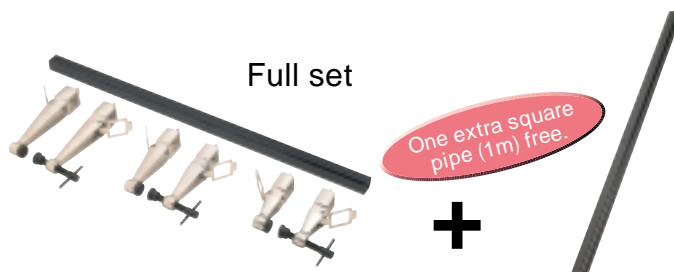

SUPER SETTER FULL SET (Heavy duty type)

FCW 4000

The basic work operations can be performed with this set.

Economical full set

Contents of full set (8 item set)

Item No.	Set contents	Remarks
FCW 4000	Body-S (with forcing screw, adapter and handle) 3 pieces (1 piece each) Body-P (with fixing screw) 3 pieces (1 piece each) Square pipe (1m) 2 pieces	

Parts for super setter series

Parts	Item name	Item No.	Remarks
	Body-S (with forcing screw, adapter and handle)	FCWS 210	
		FCWS 410	
		FCWS 415	
		FCWS 420	
	Body-P (with fixing screw)	FCWP 210	
		FCWP 410	
		FCWP 415	
		FCWP 420	
	Body-B (body only)	FCWB 210	
		FCWB 410	
		FCWB 415	
		FCWB 420	
	Fixing screw	FCWU 210	
		FCWU 410	

Parts	Item name	Item No.	Remarks
	Square pipe	0.9m	FCWK 210
		1m	FCWK 40
		1.5m	FCWK 4015
		2m	FCWK 4020
	Forcing screw with handle		FCWD 210
			FCWD 40
	Forcing screw with handle (long type)		FCWD 4018
	Adapter for forcing screw (with spring)		FCWH 210
			FCWH 40
	Adapter for forcing screw (with notches)		FCWH 40V
	Fixing screw (with notches)		FCWU 40V