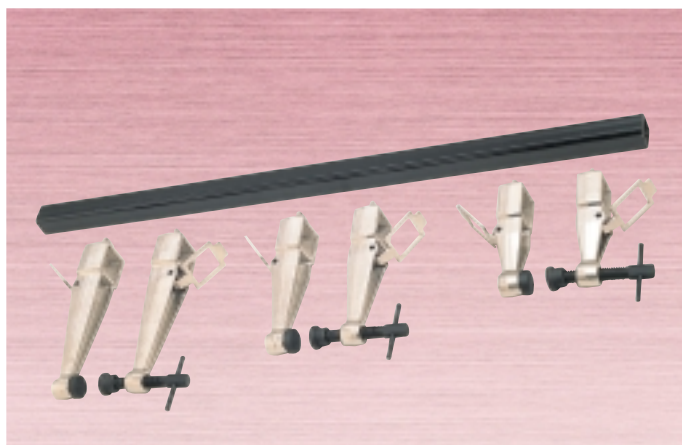

SUPER SETTER FULL SET (Heavy duty type)

FCW 4000

The basic work operations can be performed with this set.

Economical full set

Contents of full set (8 item set)

Item No.	Set contents	Remarks
FCW 4000	Body-S (with forcing screw, adapter and handle) 3 pieces (1 piece each) Body-P (with fixing screw) 3 pieces (1 piece each) Square pipe (1m) 2 pieces	

Parts for super setter series

Parts	Item name	Item No.	Remarks
	Body-S (with forcing screw, adapter and handle)	FCWS 210	
		FCWS 410	
		FCWS 415	
		FCWS 420	
	Body-P (with fixing screw)	FCWP 210	
		FCWP 410	
		FCWP 415	
		FCWP 420	
	Body-B (body only)	FCWB 210	
		FCWB 410	
		FCWB 415	
		FCWB 420	
	Fixing screw	FCWU 210	
		FCWU 410	

Parts	Item name	Item No.	Remarks
	Square pipe	0.9m	FCWK 210
		1m	FCWK 40
		1.5m	FCWK 4015
		2m	FCWK 4020
	Forcing screw with handle		FCWD 210
			FCWD 40
	Forcing screw with handle (long type)		FCWD 4018
	Adapter for forcing screw (with spring)		FCWH 210
			FCWH 40
	Adapter for forcing screw (with notches)		FCWH 40V
	Fixing screw (with notches)		FCWU 40V