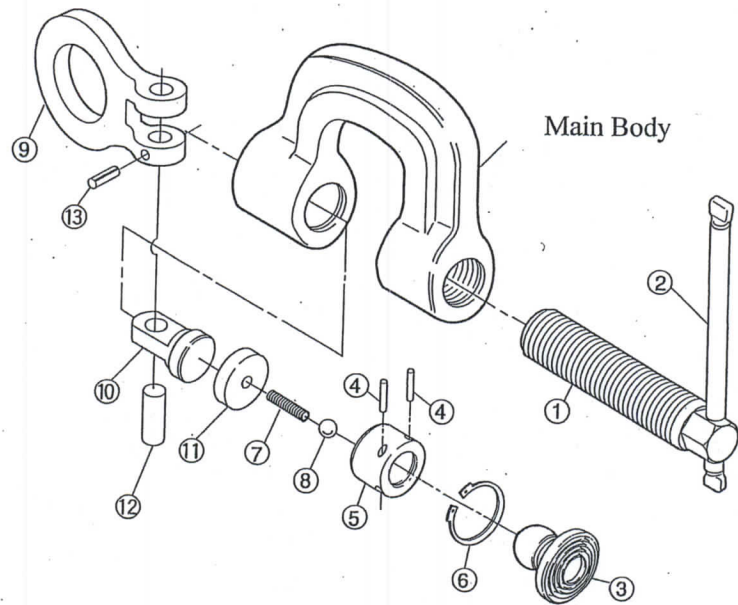

Part name

No.	Part name		Part Code (Set)	Quantity (pc)
	Individual part	Set part		
1	Screw	Screw	SUCR	1
2	Handle			1
3	Round Cam	Cam	SUT	2
4	Stopper Pin			1
5	Cam Receiver			1
6	Stopper Ring			1
7	Spring			1
8	Steel Ball			1
9	Shackle	Shackle	SUS	1
10	Shaft			1
11	Plate			1
12	Connection Pin			1
13	Spring Pin			1

Remarks)

- 1) When ordering parts, add the rated capacity after the part code. (ex. SUT3.2 for SUC3.2)
- 2) Lubricate periodically at the cam receiver and its contacting portions of main body.